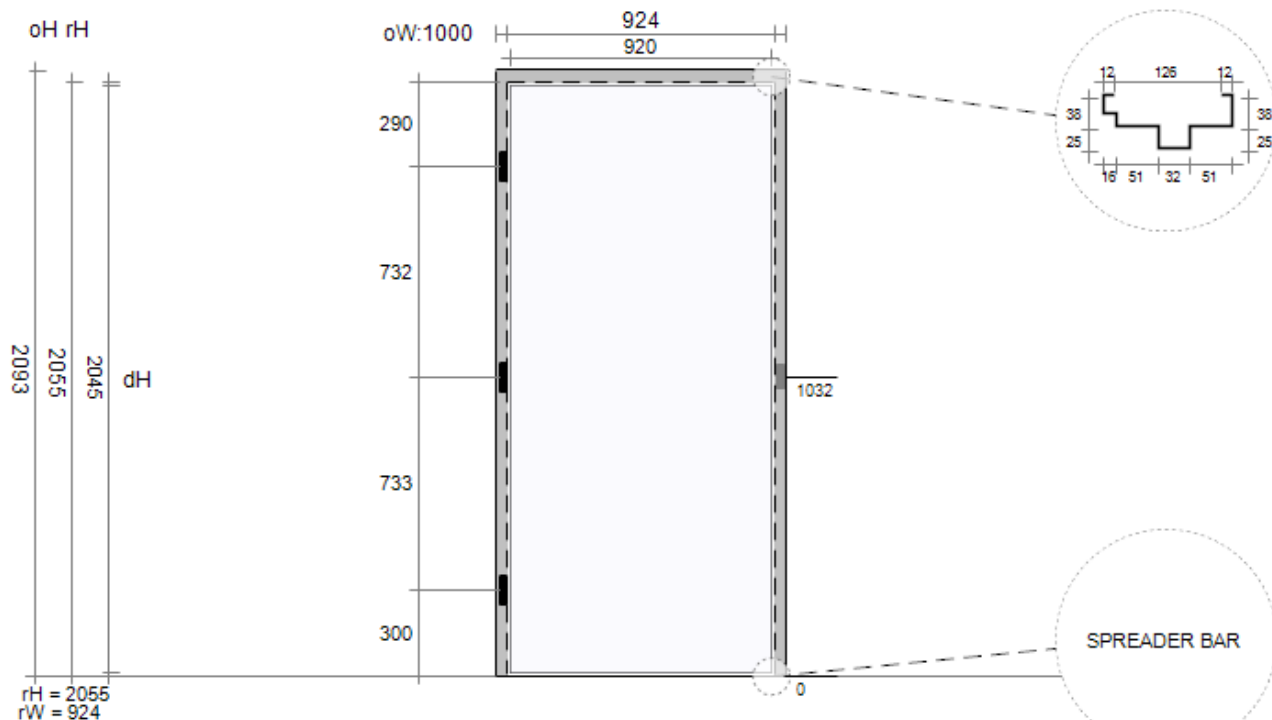

FRAME PROFILE

CUSTFRC

CUSTFRC profile is a customisable fire rated profile including cast recess and cast straps on both jambs and the head.

Frame profile has **Adjustable Rebate** to suit door thickness, 25mm Door Stop & **Adjustable Throat**

The above profile would be CUSTFRC-126
Example Only