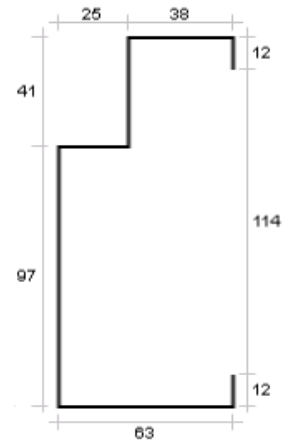

FIRE RATED FRAME PROFILE TYPES

Standard profile - MINI Fire Door

FR

Standard double
rebate profile
Adjustable throat

FRS

Standard single
rebate profile
Adjustable throat

Standard profile - MAXI Fire Door

FRM

CUSTFR

Hebel, Rapidwall,
Speedwall,
Speedpanel wall

Available upon
request

Example Only

FR frame profile is a standard fire rated, double rebate profile to suit a MINI fire door .

Frame profile has a 41mm Rebate, 25mm Door Stop & Adjustable Throat