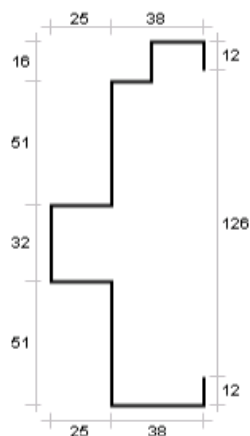

FIRE RATED FRAME PROFILE TYPES

Standard profile - MINI Fire Door

FR

Standard double
rebate profile
Adjustable throat

FRS

Standard single
rebate profile
Adjustable throat

Standard profile - MAXI Fire Door

FRM

Standard double
rebate profile
Adjustable throat

FRMS

Standard single
rebate profile
Adjustable throat

Custom profiles - Upon Request

CUSTFRC

Cast in profile

Various profiles to suit
fire rated wall systems
such as:

CUSTFR

Hebel, Rapidwall,
Speedwall,
Speedpanel wall

Available upon
request

Example Only

FR frame profile is a standard fire rated, double rebate profile to suit a MINI fire door .

Frame profile has a 41mm Rebate, 25mm Door Stop & Adjustable Throat

*The above profile would be FR-114
Example Only*

FRS frame profile is a standard fire rated, single rebate profile to suit a MINI fire door .

Frame profile has a 41mm Rebate, 25mm Door Stop & **Adjustable Throat**