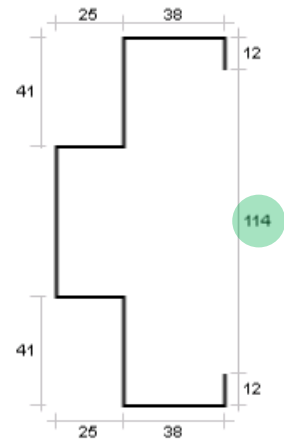

CUSTFR

Hebel, Rapidwall,
Speedwall,
Speedpanel wall

Available upon
request

Example Only

FR frame profile is a standard fire rated, double rebate profile to suit a MINI fire door .

Frame profile has a 41mm Rebate, 25mm Door Stop & Adjustable Throat

*The above profile would be FR-114
Example Only*

FRS frame profile is a standard fire rated, single rebate profile to suit a MINI fire door .

Frame profile has a 41mm Rebate, 25mm Door Stop & **Adjustable Throat**

*The above profile would be FRS-114
Example Only*

FRM frame profile is a standard fire rated, double rebate profile to suit a MAXI fire door .

Frame profile has a 51mm Rebate, 25mm Door Stop & Adjustable Throat