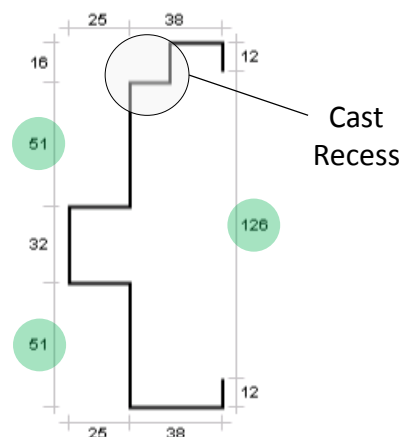

FRAME PROFILE

CUSTFRC

CUSTFRC profile is a customisable fire rated profile including cast recess and cast straps on both jambs and the head.

Frame profile has **Adjustable Rebate** to suit door thickness, 25mm Door Stop & **Adjustable Throat**

The above profile would be CUSTFRC-126
Example Only