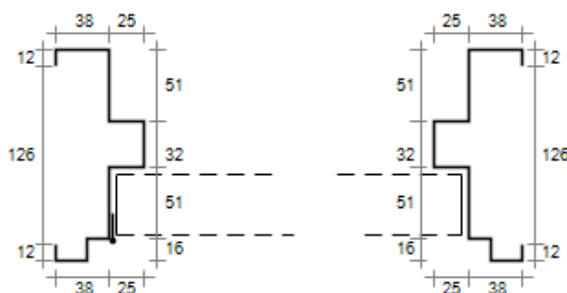

FRAME PROFILE

CUSTFRC

CUSTFRC profile is a customisable fire rated profile including cast recess and cast straps on both jambs and the head.

Frame profile has **Adjustable Rebate** to suit door thickness, 25mm Door Stop & **Adjustable Throat**

The above profile would be CUSTFRC-126
Example Only