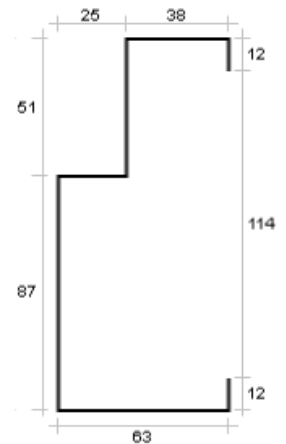

FRMS

Standard single
rebate profile
Adjustable throat