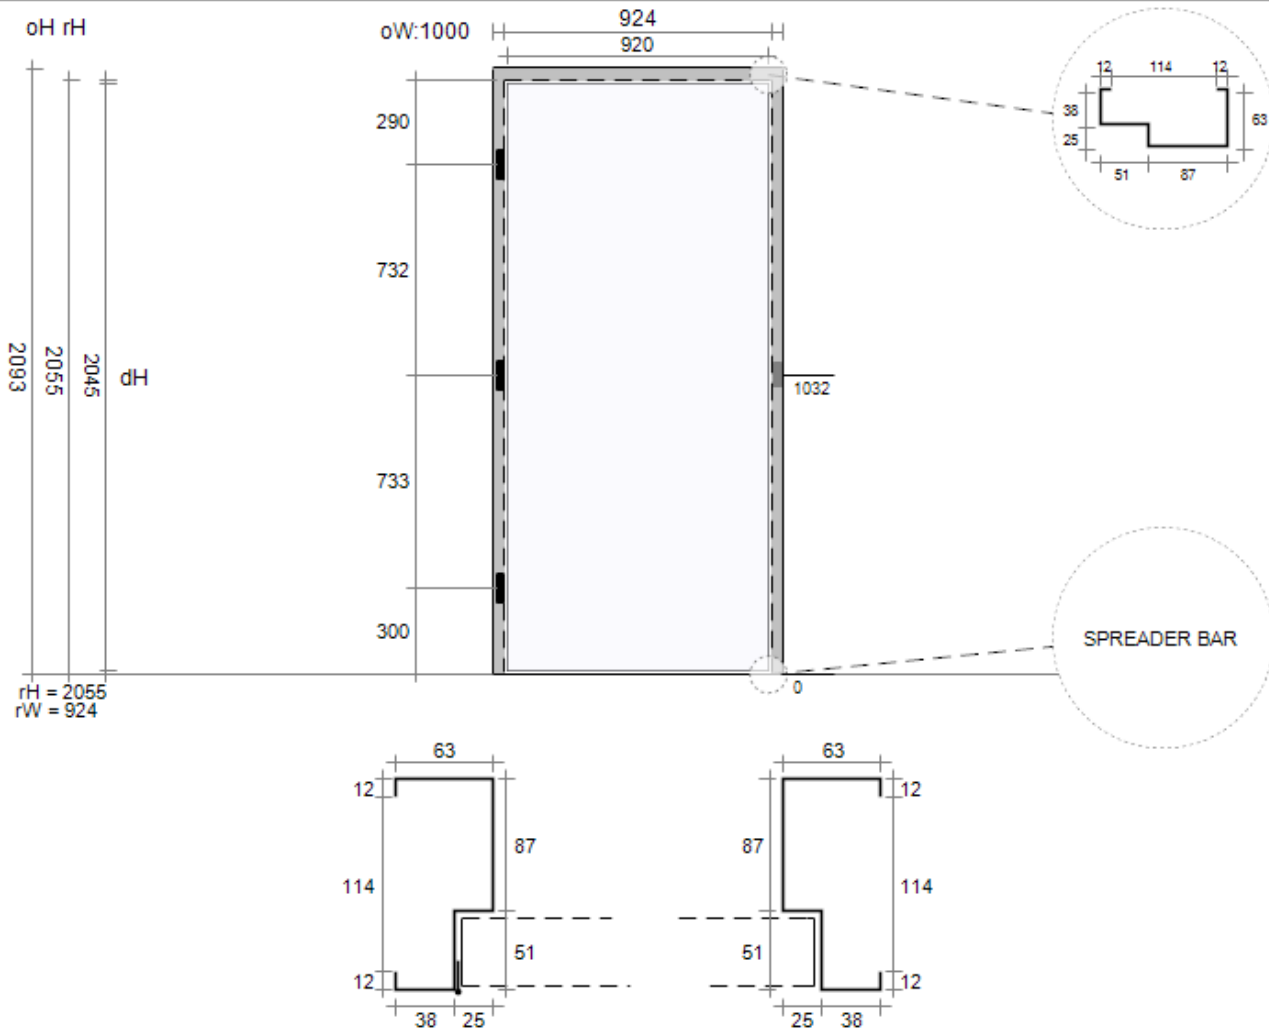

*The above profile would be FR-114
Example Only*

FRS frame profile is a standard fire rated, single rebate profile to suit a MINI fire door .

Frame profile has a 41mm Rebate, 25mm Door Stop & **Adjustable Throat**

*The above profile would be FRS-114
Example Only*

FRM frame profile is a standard fire rated, double rebate profile to suit a MAXI fire door .

Frame profile has a 51mm Rebate, 25mm Door Stop & Adjustable Throat

The above profile would be FRM-114
Example Only

FRAME PROFILE

FRMS

FRMS frame profile is a standard fire rated, single rebate profile to suit a MAXI fire door .

Frame profile has a 51mm Rebate, 25mm Door Stop & Adjustable Throat