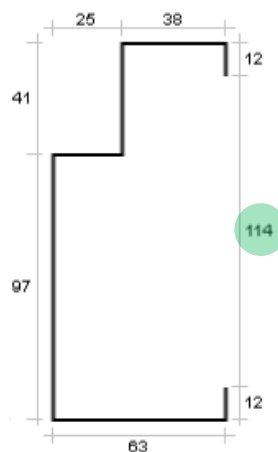

CUSTFR

Hebel, Rapidwall,
Speedwall,
Speedpanel wall

Available upon
request

Example Only

FR frame profile is a standard fire rated, double rebate profile to suit a MINI fire door .

Frame profile has a 41mm Rebate, 25mm Door Stop & Adjustable Throat

*The above profile would be FR-114
Example Only*

FRS frame profile is a standard fire rated, single rebate profile to suit a MINI fire door .

Frame profile has a 41mm Rebate, 25mm Door Stop & **Adjustable Throat**

*The above profile would be FRS-114
Example Only*

FRM frame profile is a standard fire rated, double rebate profile to suit a MAXI fire door .

Frame profile has a 51mm Rebate, 25mm Door Stop & Adjustable Throat