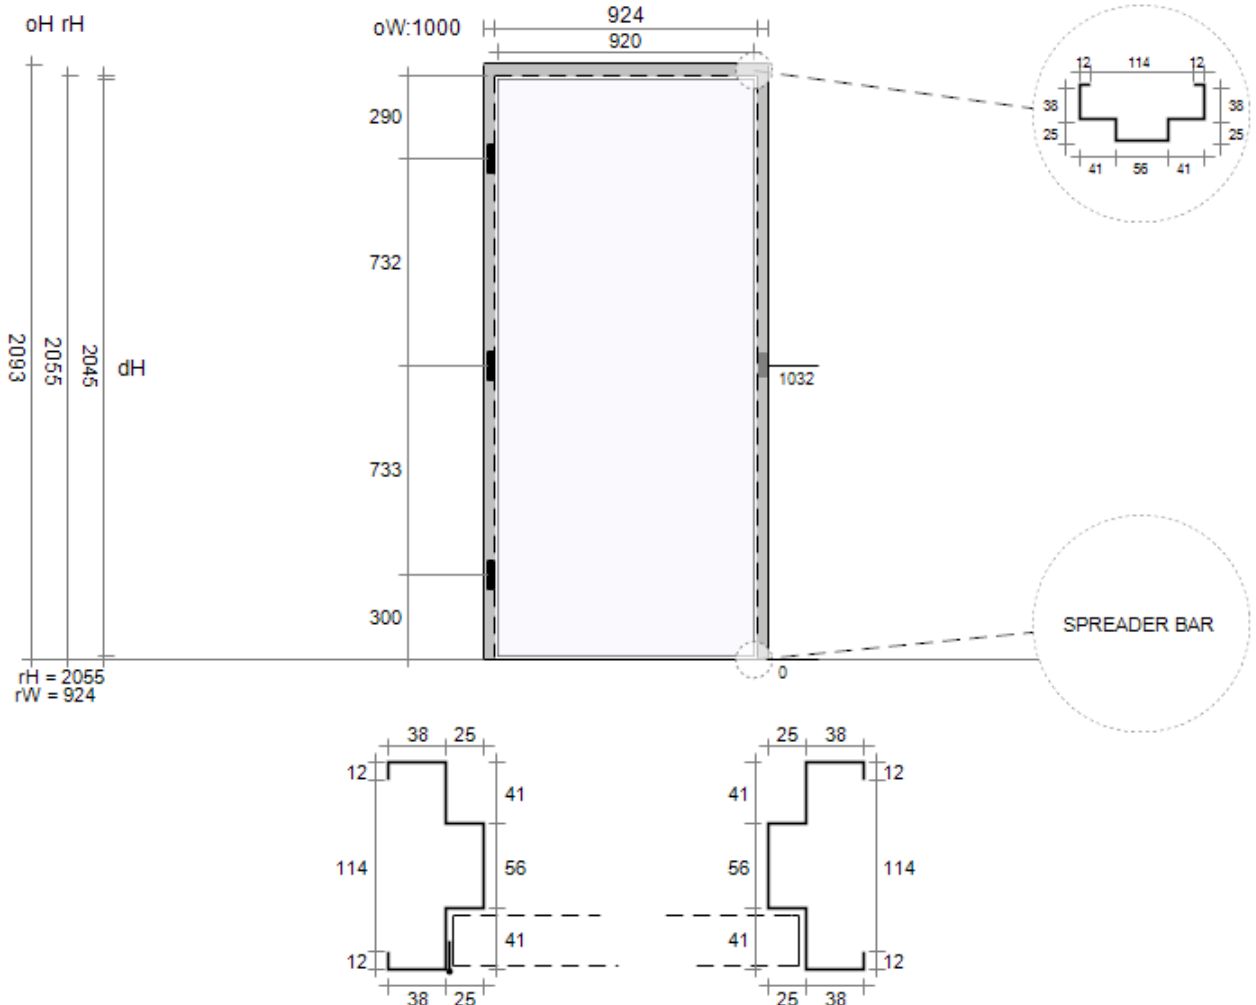

CUSTFR

Hebel, Rapidwall,
Speedwall,
Speedpanel wall

Available upon
request

Example Only

FR frame profile is a standard fire rated, double rebate profile to suit a MINI fire door .

Frame profile has a 41mm Rebate, 25mm Door Stop & Adjustable Throat

*The above profile would be FR-114
Example Only*

FRS frame profile is a standard fire rated, single rebate profile to suit a MINI fire door .

Frame profile has a 41mm Rebate, 25mm Door Stop & **Adjustable Throat**

*The above profile would be FRS-114
Example Only*

FRM frame profile is a standard fire rated, double rebate profile to suit a MAXI fire door .

Frame profile has a 51mm Rebate, 25mm Door Stop & Adjustable Throat