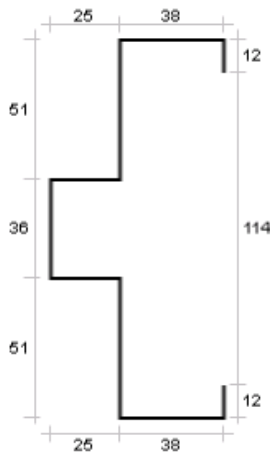

Standard profile - MAXI Fire Door

FRM

Standard double
rebate profile
Adjustable throat