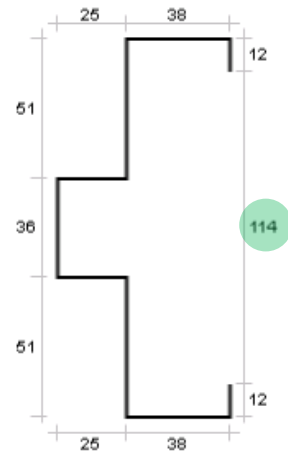

CUSTFR

Hebel, Rapidwall,
Speedwall,
Speedpanel wall

Available upon
request

Example Only

FR frame profile is a standard fire rated, double rebate profile to suit a MINI fire door .

Frame profile has a 41mm Rebate, 25mm Door Stop & Adjustable Throat

*The above profile would be FR-114
Example Only*

FRS frame profile is a standard fire rated, single rebate profile to suit a MINI fire door .

Frame profile has a 41mm Rebate, 25mm Door Stop & **Adjustable Throat**

*The above profile would be FRS-114
Example Only*

FRM frame profile is a standard fire rated, double rebate profile to suit a MAXI fire door .

Frame profile has a 51mm Rebate, 25mm Door Stop & Adjustable Throat