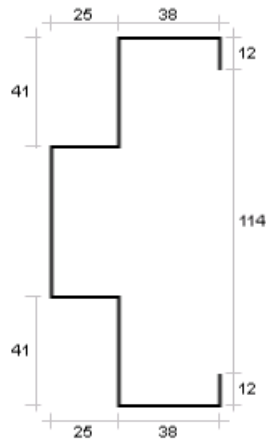

FIRE RATED FRAME PROFILE TYPES

Standard profile - MINI Fire Door

FR

Standard double
rebate profile
Adjustable throat

FRS

Standard single
rebate profile
Adjustable throat

Standard profile - MAXI Fire Door

FRM

CUSTFR

Hebel, Rapidwall,
Speedwall,
Speedpanel wall

Available upon
request

Example Only

FR frame profile is a standard fire rated, double rebate profile to suit a MINI fire door .

Frame profile has a 41mm Rebate, 25mm Door Stop & Adjustable Throat

*The above profile would be FR-114
Example Only*

FRS frame profile is a standard fire rated, single rebate profile to suit a MINI fire door .

Frame profile has a 41mm Rebate, 25mm Door Stop & **Adjustable Throat**