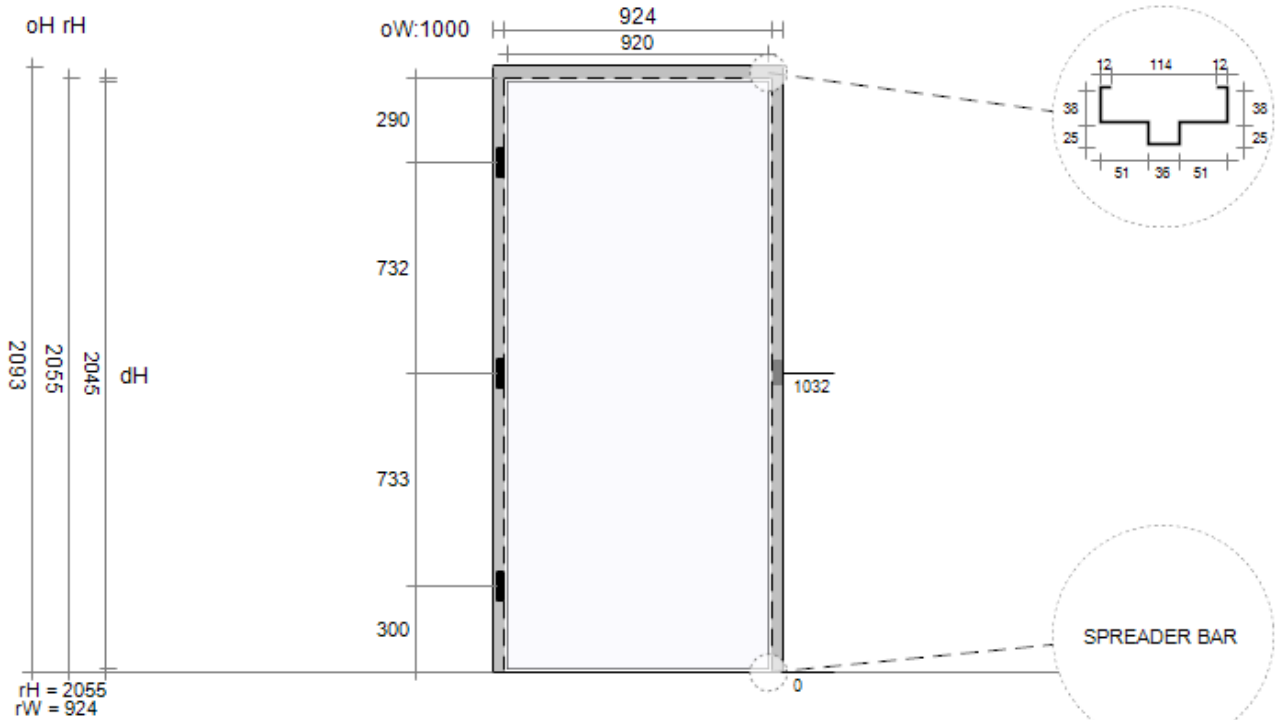

CUSTFR

Hebel, Rapidwall,
Speedwall,
Speedpanel wall

Available upon
request

Example Only

FR frame profile is a standard fire rated, double rebate profile to suit a MINI fire door .

Frame profile has a 41mm Rebate, 25mm Door Stop & Adjustable Throat

*The above profile would be FR-114
Example Only*

FRS frame profile is a standard fire rated, single rebate profile to suit a MINI fire door .

Frame profile has a 41mm Rebate, 25mm Door Stop & **Adjustable Throat**

*The above profile would be FRS-114
Example Only*

FRM frame profile is a standard fire rated, double rebate profile to suit a MAXI fire door .

Frame profile has a 51mm Rebate, 25mm Door Stop & Adjustable Throat