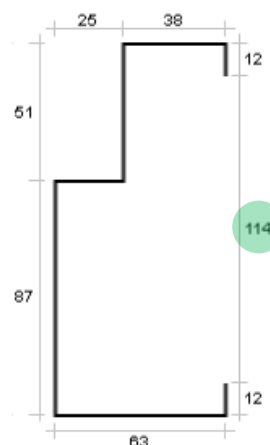

*The above profile would be FR-114
Example Only*

FRS frame profile is a standard fire rated, single rebate profile to suit a MINI fire door .

Frame profile has a 41mm Rebate, 25mm Door Stop & **Adjustable Throat**

*The above profile would be FRS-114
Example Only*

FRM frame profile is a standard fire rated, double rebate profile to suit a MAXI fire door .

Frame profile has a 51mm Rebate, 25mm Door Stop & Adjustable Throat

The above profile would be FRM-114
Example Only

FRAME PROFILE

FRMS

FRMS frame profile is a standard fire rated, single rebate profile to suit a MAXI fire door .

Frame profile has a 51mm Rebate, 25mm Door Stop & Adjustable Throat