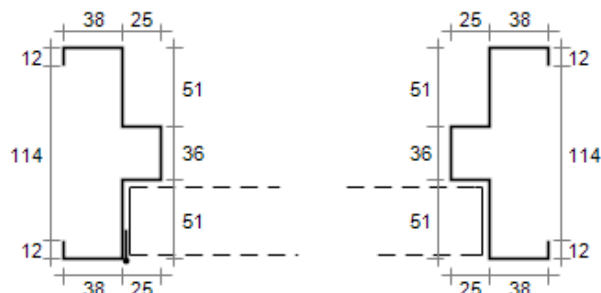

*The above profile would be FR-114
Example Only*

FRS frame profile is a standard fire rated, single rebate profile to suit a MINI fire door .

Frame profile has a 41mm Rebate, 25mm Door Stop & **Adjustable Throat**

*The above profile would be FRS-114
Example Only*

FRM frame profile is a standard fire rated, double rebate profile to suit a MAXI fire door .

Frame profile has a 51mm Rebate, 25mm Door Stop & Adjustable Throat