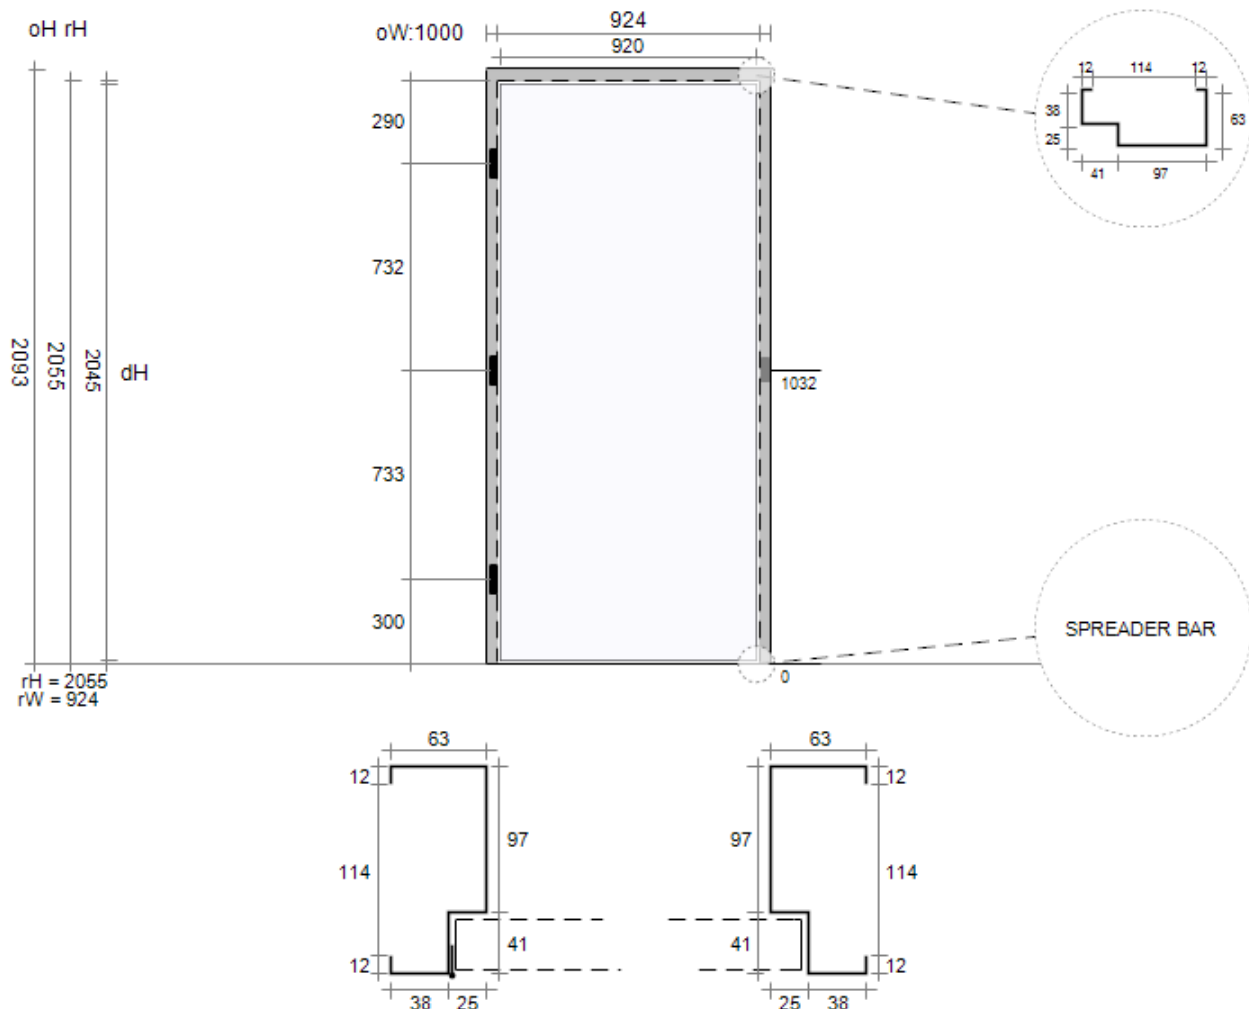

CUSTFR

Hebel, Rapidwall,
Speedwall,
Speedpanel wall

Available upon
request

Example Only

FR frame profile is a standard fire rated, double rebate profile to suit a MINI fire door .

Frame profile has a 41mm Rebate, 25mm Door Stop & Adjustable Throat

*The above profile would be FR-114
Example Only*

FRS frame profile is a standard fire rated, single rebate profile to suit a MINI fire door .

Frame profile has a 41mm Rebate, 25mm Door Stop & **Adjustable Throat**

*The above profile would be FRS-114
Example Only*

FRM frame profile is a standard fire rated, double rebate profile to suit a MAXI fire door .

Frame profile has a 51mm Rebate, 25mm Door Stop & Adjustable Throat